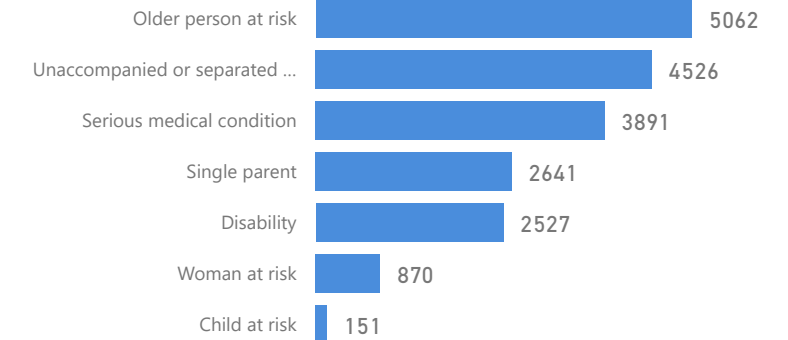

Uganda - Refugee Statistics March 2022 - Adjumani

Total Population
245,071

Total Refugees
244,979

Total Households
32,509

Total Asylum-Seekers
92

Zones - Top 10

Level3	HHs	Individuals
Nyumanzi	5,066	49,662
Pagrinya	6,553	40,989
Ayilo I	3,046	29,164
Maaji II	2,945	18,173
Ayilo II	2,172	17,301
Maaji III	2,831	15,618
Boroli I	1,668	10,627
Alere	847	8,323
Agojo	1,783	7,470
Mirieyi	968	7,364

Age & Gender Breakdown

Women and Children
84%
205,378

Female
53%
130,213

Elderly
3%
8,085

Youth 15-24
26%
64,710

Specific Needs - Top 7
12,863 (Female) 5,892 (Male)

New Registration by Month

Occupation - Top 5

Assistance Status

* Age is between 18 - 59 years for Occupation