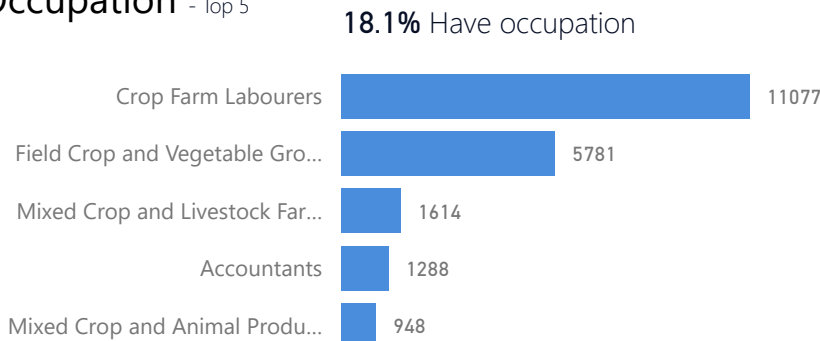

Age & Gender Breakdown

Women and Children
84%
205,378

Female
53%
130,213

Elderly
3%
8,085

Youth 15-24
26%
64,710

Specific Needs - Top 7
12,863 (Female) 5,892 (Male)

New Registration by Month

Occupation - Top 5

Assistance Status

* Age is between 18 - 59 years for Occupation