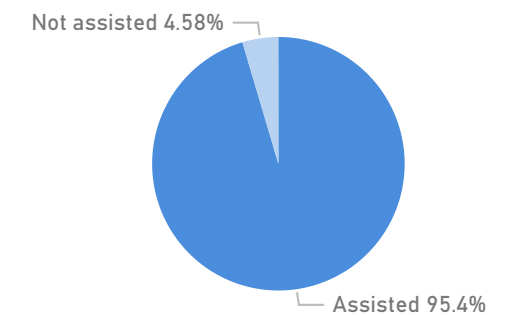

Age & Gender Breakdown

Women and Children
84%
205,378

Female
53%
130,213

Elderly
3%
8,085

Youth 15-24
26%
64,710

Specific Needs - Top 7
12,863 (Female) 5,892 (Male)

New Registration by Month

Occupation - Top 5

Assistance Status

* Age is between 18 - 59 years for Occupation