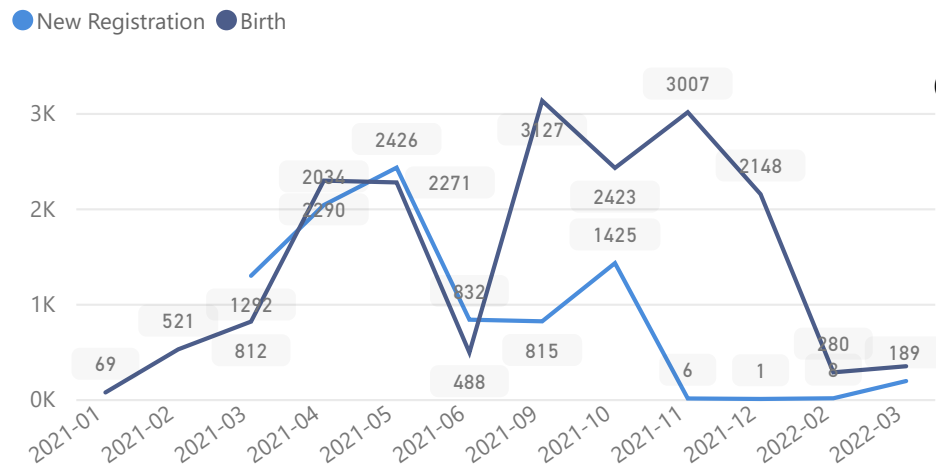

Uganda - Refugee Statistics March 2022 - Adjumani

Total Population
245,071

Total Refugees
244,979

Total Households
32,509

Total Asylum-Seekers
92

Zones - Top 10

Level3	HHs	Individuals
Nyumanzi	5,066	49,662
Pagrinya	6,553	40,989
Ayilo I	3,046	29,164
Maaji II	2,945	18,173
Ayilo II	2,172	17,301
Maaji III	2,831	15,618
Boroli I	1,668	10,627
Alere	847	8,323
Agojo	1,783	7,470
Mirieyi	968	7,364

Age & Gender Breakdown

Women and Children
84%
205,378

Female
53%
130,213

Elderly
3%
8,085

Youth 15-24
26%
64,710

Specific Needs - Top 7
12,863 (Female) 5,892 (Male)

New Registration by Month

Occupation - Top 5

Assistance Status

* Age is between 18 - 59 years for Occupation