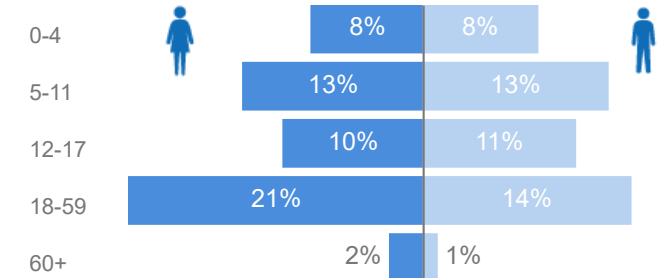

Uganda - Refugee Statistics March 2022 - Adjumani

Total Population
245,071

Total Refugees
244,979

Total Households
32,509

Total Asylum-Seekers
92

Zones - Top 10

Level3	HHs	Individuals
Nyumanzi	5,066	49,662
Pagrinya	6,553	40,989
Ayilo I	3,046	29,164
Maaji II	2,945	18,173
Ayilo II	2,172	17,301
Maaji III	2,831	15,618
Boroli I	1,668	10,627
Alere	847	8,323
Agojo	1,783	7,470
Mirieyi	968	7,364

Age & Gender Breakdown

Women and Children
84%
205,378

Female
53%
130,213

Elderly
3%
8,085

Youth 15-24
26%
64,710

Specific Needs - Top 7
12,863 (Female) 5,892 (Male)

New Registration by Month

Occupation - Top 5

Assistance Status

* Age is between 18 - 59 years for Occupation